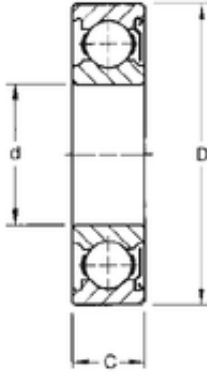

Zhejiang Huaxin bearing accessories C...

35 mm x 62 mm x 14 mm TIMKEN 9107KD Single Row Ball Bearings

Bearing No. 9107KD

Size	35x62x14 mm
Bore Diameter	35 mm
Outer Diameter	62 mm
Width	14 mm
d	35 mm
D	62 mm
B	14 mm
C	14 mm
Weight	0,145 Kg
Basic dynamic load rating (C)	18 kN

9107KD Bearing 2D drawings and 3D CAD models